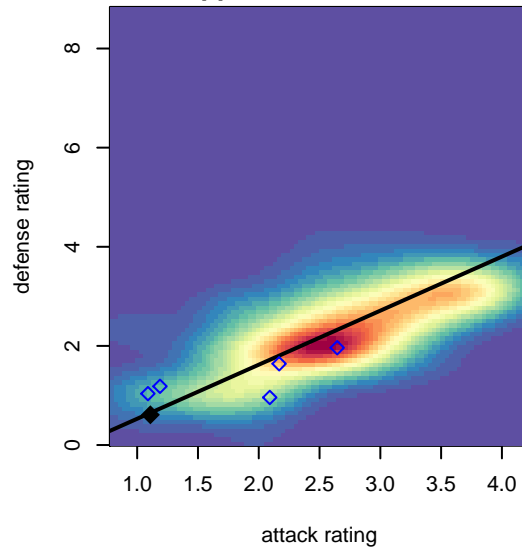

**attack and defense rating
relative to others at age
and all opponents in last 13 months**