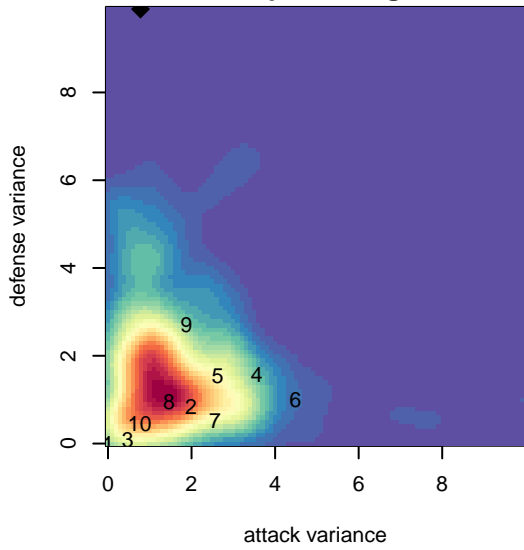

LCYSA NCU B01

Lower Columbia Youth Soccer Assoc.
 Astoria, OR
 B01 total strength=1048
 attack=3.03 defense=1.84
 spr league = PTT Win B01 Div 2

alt names used:
 LCYSA 01B NCU

Venues played:
 2017 PTT Winter B01 Division 2

LCYSA NCU B01
 Dots are actual minus expected GF (blue circles) and GA (red triangles).
 Blue line is smoothed change in attack strength. Red is smoothed change in defense strength.

**attack and defense variance (black dot)
relative to other teams
and top 10 in region**